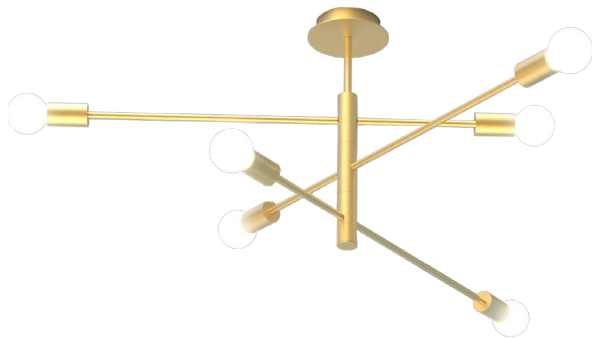

ANNA/PL6

ceiling lamp

The Anna lamp collection is a timeless addition to our catalog, thanks to its minimalist and enduring design. It has been a part of our collection for several years and continues to be a popular choice due to its timeless appeal. Available in various versions, from single pendants to floor lamps, Anna offers the opportunity to fully illuminate any interior space.

7401	ANNA/PL6
Power	6 x max 26W
Input	220/240 V - 50/60Hz
Lampholder	E27 - Bulb not included
IP	20

PACKAGING DATA :

Packages	1
Net Weight	1,3kg
Gross Weight	1,5kg
Volume	0,0430 m ³

Any interventions on the light source of this article must be carried out by qualified personnel or by the manufacturer himself.
Any operation carried out without prior consultation with Contemporanea srl will void the guarantee

CE [EAC] RoHS

MATERIAL :

Frame	Metal
Diffuser	Light source

FINISHING TABLE :

Frame	 Brushed Brass
-------	---