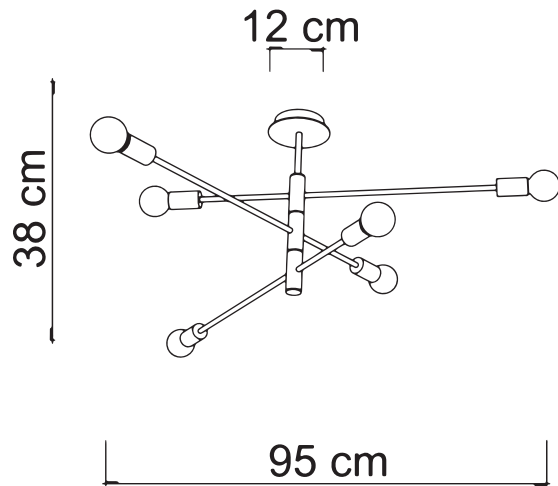

ANNA/PL6

ceiling lamp

The Anna lamp collection is a timeless addition to our catalog, thanks to its minimalist and enduring design. It has been a part of our collection for several years and continues to be a popular choice due to its timeless appeal. Available in various versions, from single pendants to floor lamps, Anna offers the opportunity to fully illuminate any interior space.

7401	ANNA/PL6
Power	6 x max 26W
Input	220/240 V - 50/60Hz
Lampholder	E27 - Bulb not included
IP	20

PACKAGING DATA :

Packages	1
Net Weight	1,3kg
Gross Weight	1,5kg
Volume	0,0430 m³

Any interventions on the light source of this article must be carried out by qualified personnel or by the manufacturer himself.
Any operation carried out without prior consultation with Contemporanea srl will void the guarantee

CE [EAC] RoHS

MATERIAL :

Frame	Metal
Diffuser	Light source

FINISHING TABLE :

Frame	Brushed Brass